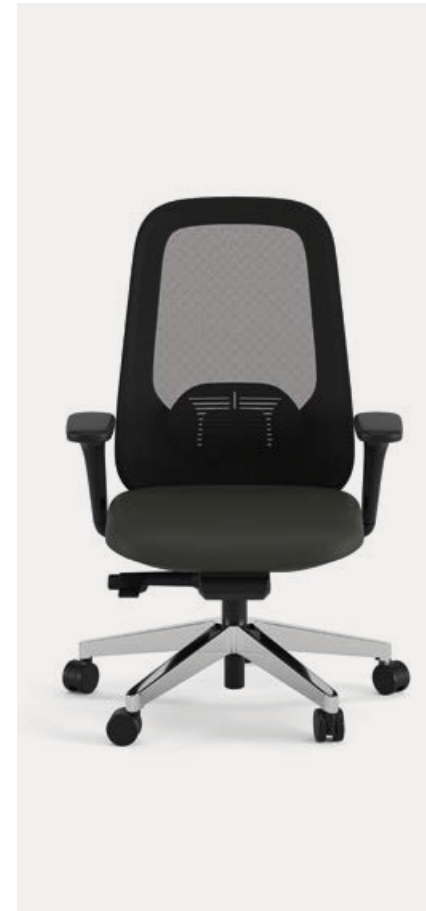

JOGA

With its minimal and rounded back design and technical features, Joga offers a personal comfort experience to its user. It also offers different options with plastic and chrome leg alternatives.

NARM Armchair / Ersa Studio
JOGA Office Chair/ Ersa Studio