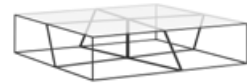

Epic

Frame

Stoneage

Tear

1962

SIDE AND COFFEE TABLES

Aqua

Squadro