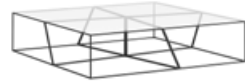

YAŞAM / LIVING

PUFLAR / POUFS

YAŞAM / LIVING

SEHPALAR / SIDE AND COFFEE TABLES

1962

SEHPALAR / SIDE AND COFFEE TABLES

Squadro

KİTAPLIKLAR VE TV ÜNİTELERİ / BOOKSHELVES AND TV UNITS